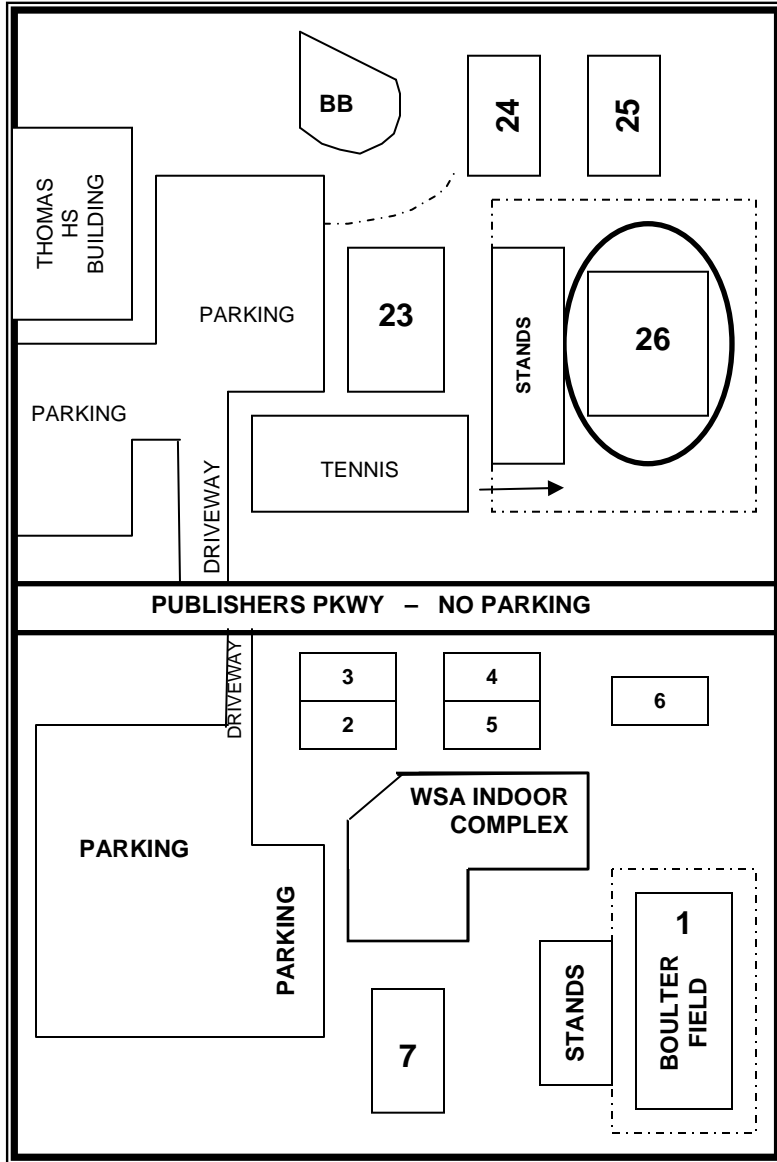

FIELD LOCATIONS: THOMAS HS; WSA COMPLEX - BOULTER FIELD; SCHROEDER HS

**THOMAS HS - PUBLISHER'S PKY
AT FIVE MILE LINE ROAD**

**WSA COMPLEX - TOURNAMENT
HEADQUARTERS - 865 PUBLISHERS PKY
BOULTER FIELD (#1)**

**SCHROEDER HS
ENTER AT RIDGE ROAD OR
SHOECRAFT ROAD
SOCCER FIELDS ARE BEHIND THE
SCHOOL**