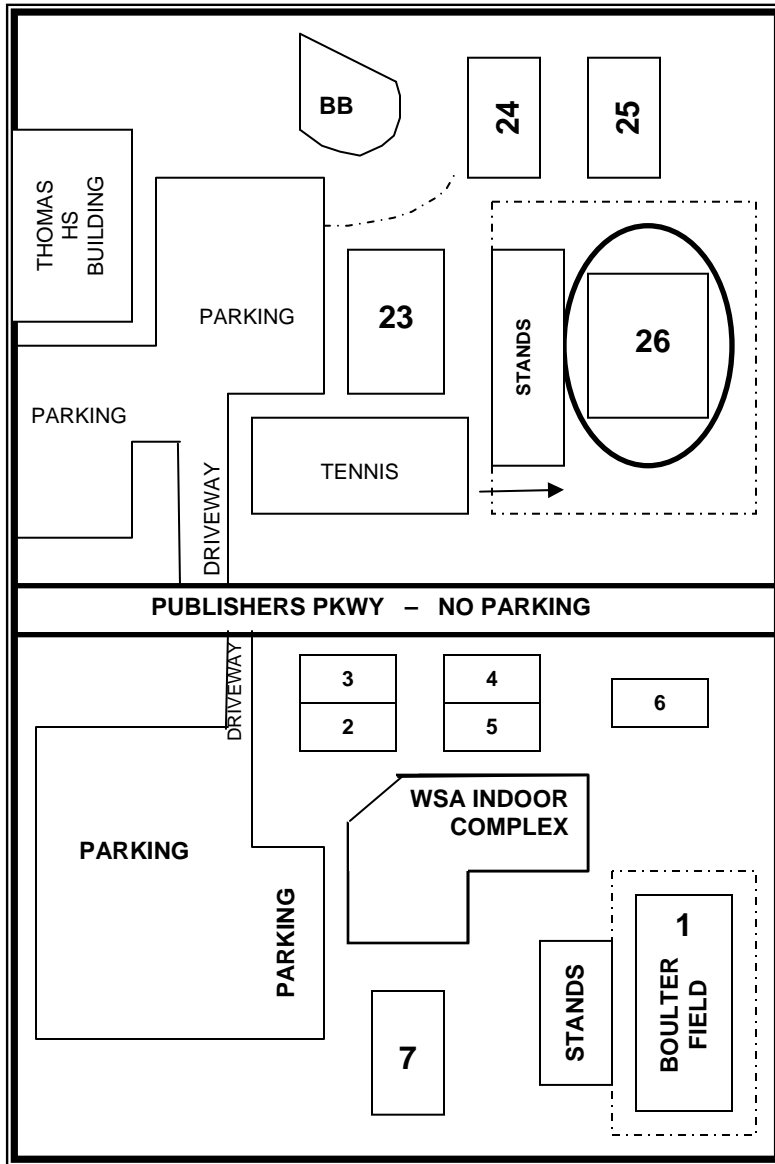

FIELD LOCATIONS: THOMAS HS; WSA COMPLEX - BOULTER FIELD; SCHROEDER HS

THOMAS HS - PUBLISHER'S PKY
AT FIVE MILE LINE ROAD

WSA COMPLEX - TOURNAMENT
HEADQUARTERS - 865 PUBLISHERS PKY
BOULTER FIELD (#1)

SCHROEDER HS
ENTER AT RIDGE ROAD OR
SHOECRAFT ROAD
SOCCER FIELDS ARE BEHIND THE
SCHOOL

NO PARKING ALLOWED ALONG THE DRIVEWAYS AT
SCHROEDER HIGH SCHOOL.

**IMPORTANT NOTICE: NO PARKING ON ANY OF THE
STREETS IN THE TOWN OF WEBSTER DURING THE
TOURNAMENT. YOU WILL BE TICKETED AND TOWED.
USE PAVED PARKING LOTS.
DO NOT PARK ON THE GRASS.**