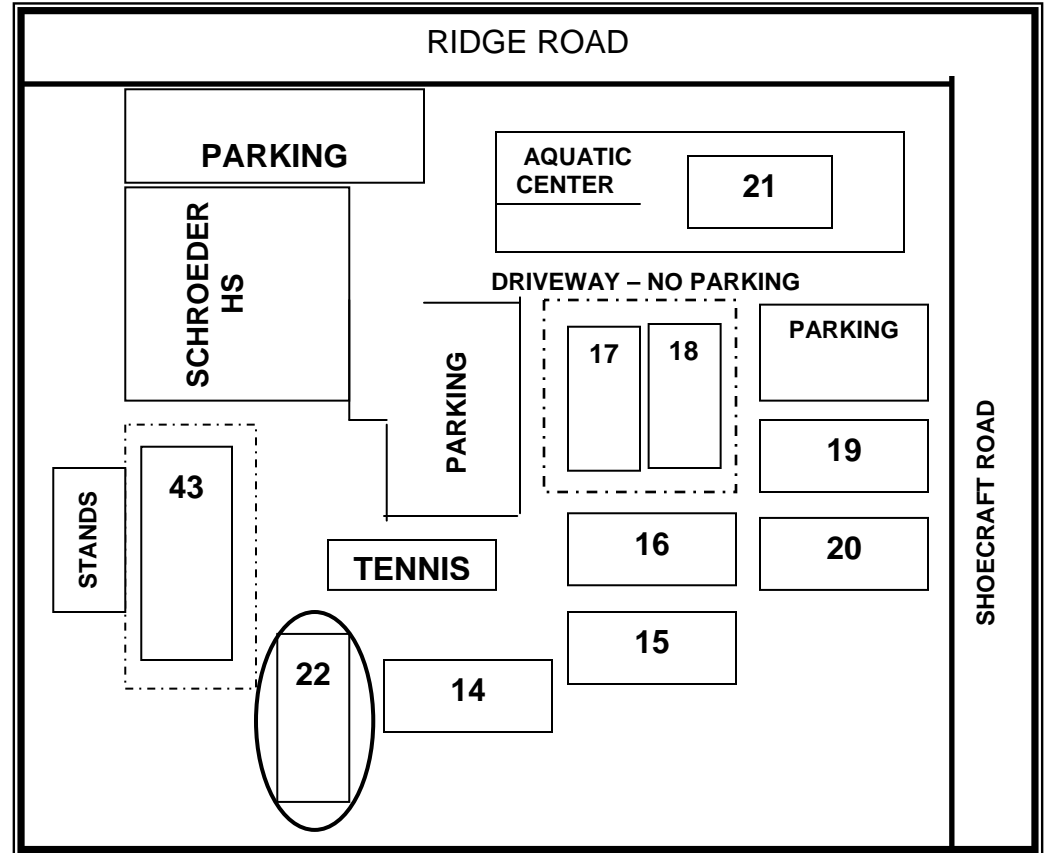

FIELD LOCATIONS: THOMAS HS; WSA COMPLEX - BOULTER FIELD; SCHROEDER HS

THOMAS HS - PUBLISHER'S PKY
AT FIVE MILE LINE ROAD

WSA COMPLEX - TOURNAMENT
HEADQUARTERS - 865 PUBLISHERS PKY
BOULTER FIELD (#1)

SCHROEDER HS
ENTER AT RIDGE ROAD OR
SHOECRAFT ROAD
SOCCER FIELDS ARE BEHIND THE
SCHOOL

NO PARKING ALLOWED ALONG THE DRIVEWAYS AT
SCHROEDER HIGH SCHOOL.

**IMPORTANT NOTICE: NO PARKING ON ANY OF THE
STREETS IN THE TOWN OF WEBSTER DURING THE
TOURNAMENT. YOU WILL BE TICKETED AND TOWED.
USE PAVED PARKING LOTS.
DO NOT PARK ON THE GRASS.**