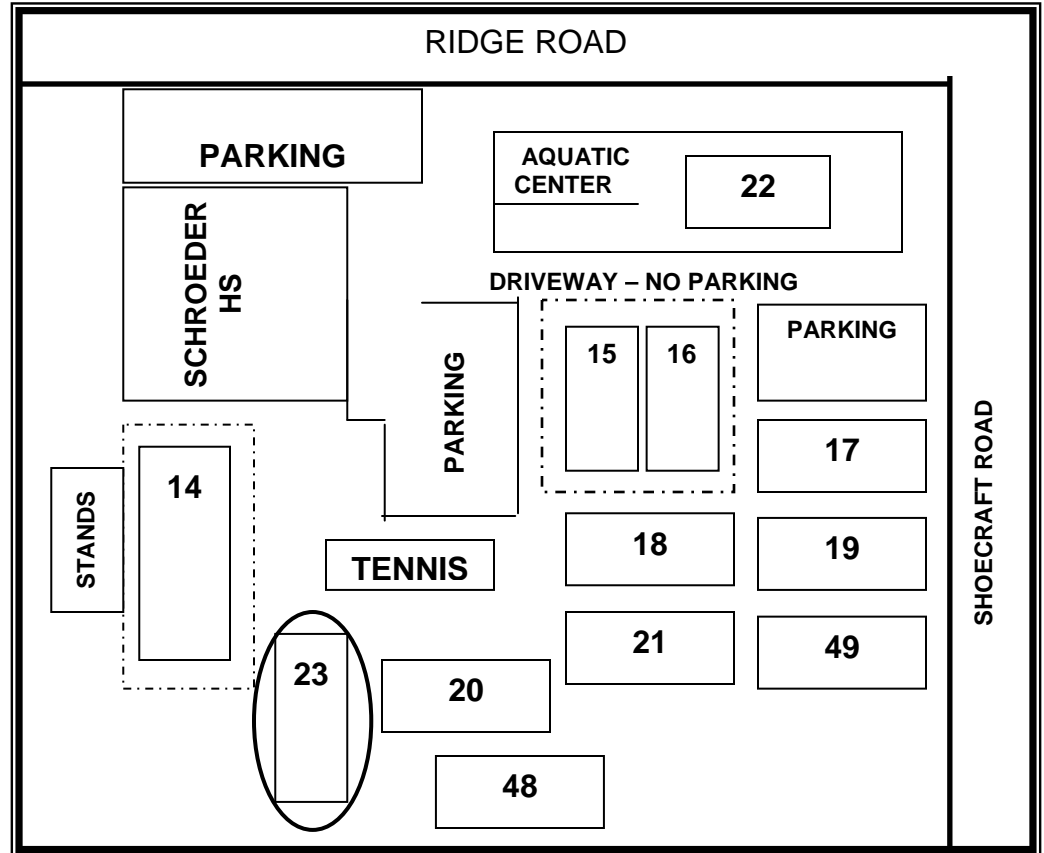

# FIELD LOCATIONS: THOMAS HS; WSA COMPLEX - BOULTER FIELD; SCHROEDER HS

THOMAS HS - PUBLISHER'S PKY  
AT FIVE MILE LINE ROAD

WSA COMPLEX - TOURNAMENT  
HEADQUARTERS - 865 PUBLISHERS PKY  
BOULTER FIELD (#1)

SCHROEDER HS  
ENTER AT RIDGE ROAD OR  
SHOECRAFT ROAD  
SOCCER FIELDS ARE BEHIND THE  
SCHOOL

NO PARKING ALLOWED ALONG THE DRIVEWAYS AT  
SCHROEDER HIGH SCHOOL.

**IMPORTANT NOTICE: NO PARKING ON ANY OF THE  
STREETS IN THE TOWN OF WEBSTER DURING THE  
TOURNAMENT. YOU WILL BE TICKETED AND TOWED.  
USE PAVED PARKING LOTS.  
DO NOT PARK ON THE GRASS.**

**IMPORTANT NOTICE: NO PARKING ON ANY OF THE STREETS IN THE TOWN OF WEBSTER DURING THE TOURNAMENT. YOU WILL BE TICKETED AND TOWED. USE PAVED PARKING LOTS. DO NOT PARK ON THE GRASS.**

**Thomas High School**  
Fields 23-26  
See Detailed Map

Rt. 250

Rt. 104

FIVE MILE LINE ROAD

**Hegedorns**

**Wegmans**

RIDGE ROAD

W. MAIN  
E. MAIN

PHILLIPS ROAD