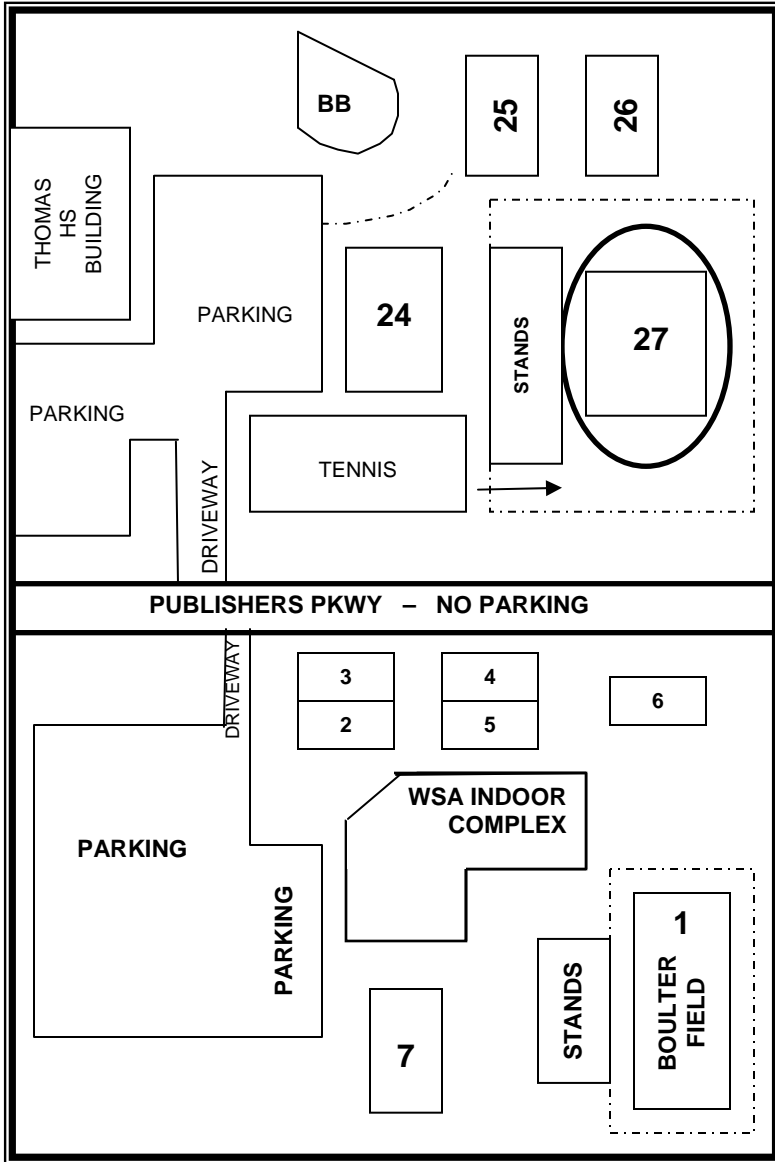

# FIELD LOCATIONS: THOMAS HS; WSA COMPLEX - BOULTER FIELD; SCHROEDER HS

THOMAS HS - PUBLISHER'S PKY  
AT FIVE MILE LINE ROAD

WSA COMPLEX - TOURNAMENT  
HEADQUARTERS - 865 PUBLISHERS PKY  
BOULTER FIELD (#1)

SCHROEDER HS  
ENTER AT RIDGE ROAD OR  
SHOECRAFT ROAD  
SOCCER FIELDS ARE BEHIND THE  
SCHOOL

NO PARKING ALLOWED ALONG THE DRIVEWAYS AT  
SCHROEDER HIGH SCHOOL.

**IMPORTANT NOTICE: NO PARKING ON ANY OF THE  
STREETS IN THE TOWN OF WEBSTER DURING THE  
TOURNAMENT. YOU WILL BE TICKETED AND TOWED.  
USE PAVED PARKING LOTS.  
DO NOT PARK ON THE GRASS.**

**IMPORTANT NOTICE: NO PARKING ON ANY OF THE STREETS IN THE TOWN OF WEBSTER DURING THE TOURNAMENT. YOU WILL BE TICKETED AND TOWED. USE PAVED PARKING LOTS. DO NOT PARK ON THE GRASS.**

**Thomas High School**  
Fields 23-26  
See Detailed Map

11	9	PARKING	37
10	8		36

Extra Parking **BEHIND** Paychex Building

BASKET ROAD

**DeWitt ES**  
Fields 41-44

PUBLISHERS PKWY

**Webster Christian**  
Field 45

**WSA HEADQUARTERS**  
Fields 1-7  
See Detailed Map