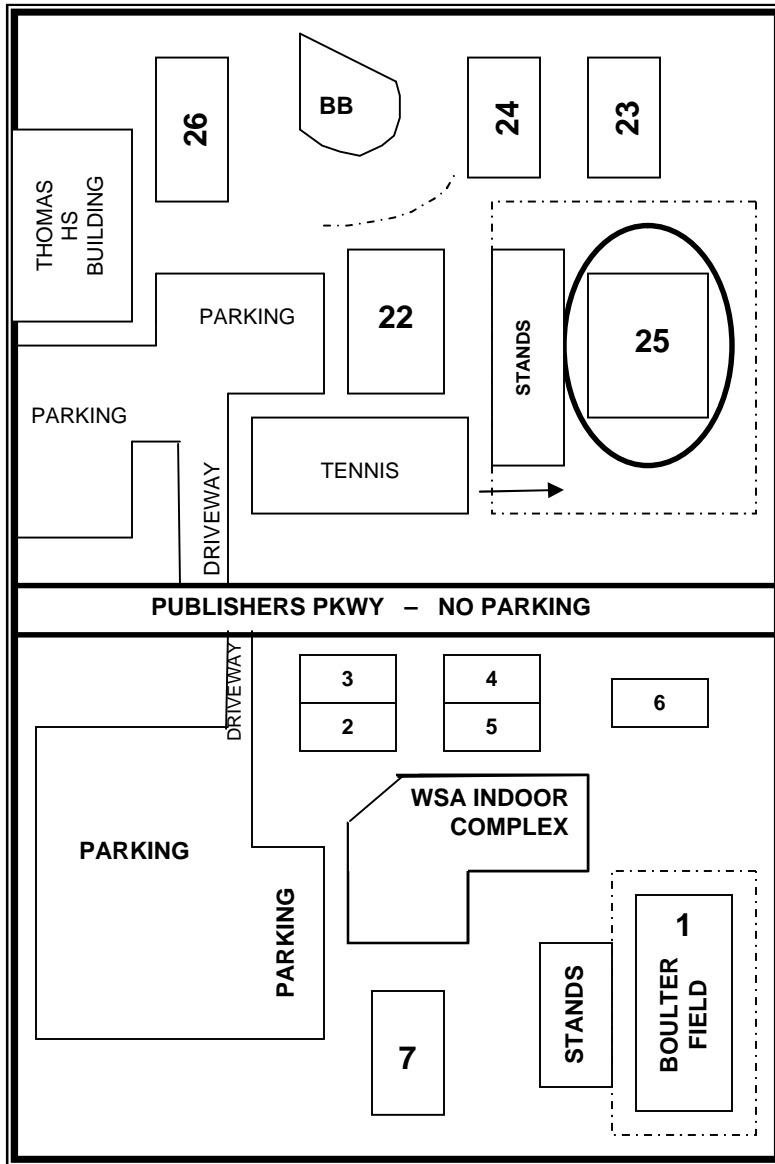

# FIELD LOCATIONS: THOMAS HS; WSA COMPLEX - BOULTER FIELD; SCHROEDER HS

**THOMAS HS - PUBLISHER'S PKY  
AT FIVE MILE LINE ROAD**

**WSA COMPLEX - TOURNAMENT  
HEADQUARTERS - 865 PUBLISHERS PKY  
BOULTER FIELD (#1)**

**SCHROEDER HS  
ENTER AT RIDGE ROAD OR  
SHOECRAFT ROAD  
SOCCER FIELDS ARE BEHIND THE  
SCHOOL**